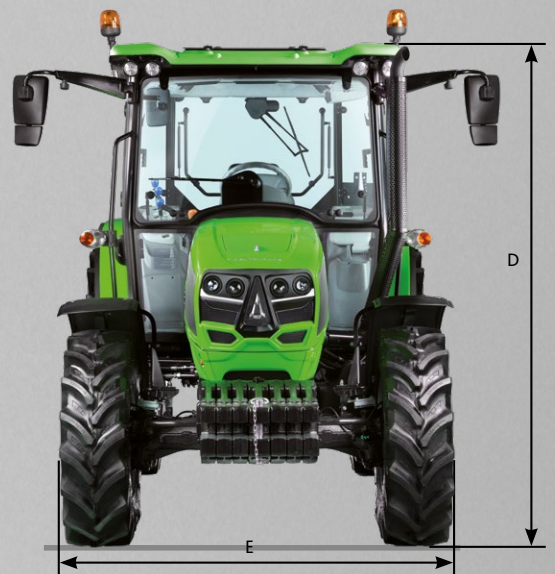

TECHNICAL DATA		5D Keyline SERIES			
		5070	5080	5090	5100
<b>ENGINE</b>					
Emission stage		Stage III B	Stage III B	Stage III B	Stage III B
Type		FARMotion	FARMotion	FARMotion	FARMotion
Cylinders / displacement	n°/cm3	3/2887	3/2887	3/2887	3/2887
Turbo intercooler		●	●	●	●
Max. power (ECE R120) @2000 rpm	kW/hp	48/65	55,4/75	65/88	71/97
Power at rated engine speed (ECE R120) @2200 rpm	kW/hp	48/65	55,4/75	61,6/84	67,3/92
Max. torque @1600 rpm	Nm	292	342	354	369
Torque backup	%	41	43	32	27
Electronic engine management		●	●	●	●
Fuel tank capacity	litres	90	90	90	90
<b>TRANSMISSION</b>					
Synchronised mechanical shuttle transmission		●	●	●	●
5-speed transmission 15 + 15 with creeper gear (40 km/h ECO)		●	●	●	●
5-speed transmission 30 + 15 with splitter and creeper gear (40 km/h ECO)		○	○	○	○
Electrohydraulic engagement for 4WD and differential lock		●	●	●	●
Hydraulic trailer brake		○	○	○	○
<b>REAR PTO</b>					
Mechanical engagement		●	●	●	●
PTO 540/540ECO		●	●	●	●
PTO 540/540ECO/1000		○	○	○	○
Groundspeed PTO		○	○	○	○
<b>REAR LIFT</b>					
Mechanical rear lift		●	●	●	●
Max. lifting capacity (STD / OPT)	kg	2500 / 3500	2500 / 3500	2500 / 3500	2500 / 3500
Hydraulic system	l/min	50	50	50	50
Rear spool valves	ways	4/6	4/6	4/6	4/6
<b>CAB</b>					
Digital display		●	●	●	●
Adjustable steering column		●	●	●	●
Air condition		○	○	○	○
High visibility roof		○	○	○	○
<b>DIMENSIONS AND WEIGHTS</b>					
Front tyre		280/85 R20"	280/85 R20"	360/70 R20"	360/70 R20"
Rear tyre		380/85 R28"	380/85 R28"	420/70 R30"	420/70 R30"
Wheelbase (A)	mm	2100	2100	2100	2100
Length (B)	mm	3860	3860	3860	3860
Height (C) from rear axle (centre) to cab	mm	1820	1820	1820	1820
Total height (D)		2470	2470	2495	2495
Width (E)	mm	1795	1795	1882	1882
Weight	kg	3200	3200	3200	3200
Admissible load	kg	5200	5200	5200	5200