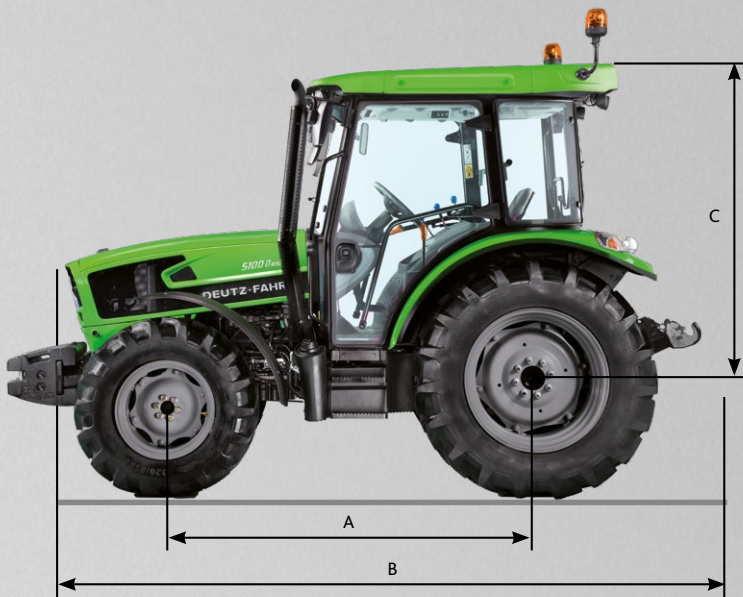

TECHNICAL DATA		5D Keyline SERIES			
		5070	5080	5090	5100
<b>ENGINE</b>					
Emission stage		Stage III B	Stage III B	Stage III B	Stage III B
Type		FARMotion	FARMotion	FARMotion	FARMotion
Cylinders / displacement	n°/cm3	3/2887	3/2887	3/2887	3/2887
Turbo intercooler		●	●	●	●
Max. power (ECE R120) @2000 rpm	kW/hp	48/65	55,4/75	65/88	71/97
Power at rated engine speed (ECE R120) @2200 rpm	kW/hp	48/65	55,4/75	61,6/84	67,3/92
Max. torque @1600 rpm	Nm	292	342	354	369
Torque backup	%	41	43	32	27
Electronic engine management		●	●	●	●
Fuel tank capacity	litres	90	90	90	90
<b>TRANSMISSION</b>					
Synchronised mechanical shuttle transmission		●	●	●	●
5-speed transmission 15 + 15 with creeper gear (40 km/h ECO)		●	●	●	●
5-speed transmission 30 + 15 with splitter and creeper gear (40 km/h ECO)		○	○	○	○
Electrohydraulic engagement for 4WD and differential lock		●	●	●	●
Hydraulic trailer brake		○	○	○	○
<b>REAR PTO</b>					
Mechanical engagement		●	●	●	●
PTO 540/540ECO		●	●	●	●
PTO 540/540ECO/1000		○	○	○	○
Groundspeed PTO		○	○	○	○
<b>REAR LIFT</b>					
Mechanical rear lift		●	●	●	●
Max. lifting capacity (STD / OPT)	kg	2500 / 3500	2500 / 3500	2500 / 3500	2500 / 3500
Hydraulic system	l/min	50	50	50	50
Rear spool valves	ways	4/6	4/6	4/6	4/6
<b>CAB</b>					
Digital display		●	●	●	●
Adjustable steering column		●	●	●	●
Air condition		○	○	○	○
High visibility roof		○	○	○	○
<b>DIMENSIONS AND WEIGHTS</b>					
Front tyre		280/85 R20"	280/85 R20"	360/70 R20"	360/70 R20"
Rear tyre		380/85 R28"	380/85 R28"	420/70 R30"	420/70 R30"
Wheelbase (A)	mm	2100	2100	2100	2100
Length (B)	mm	3860	3860	3860	3860
Height (C) from rear axle (centre) to cab	mm	1820	1820	1820	1820
Total height (D)		2470	2470	2495	2495
Width (E)	mm	1795	1795	1882	1882
Weight	kg	3200	3200	3200	3200
Admissible load	kg	5200	5200	5200	5200